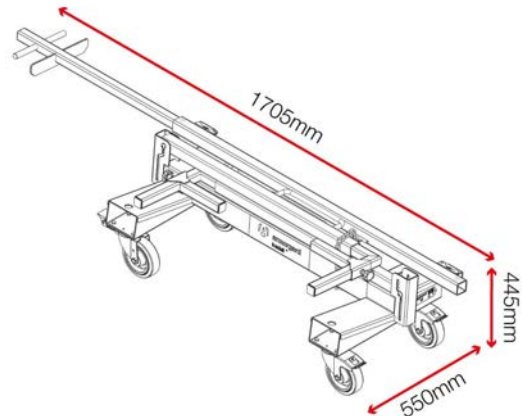

## Product features

Suitable for site

Heavy-duty 6" castors

Lashing points

Working load limit 750kg

Collapsible

Stackable

Built in handles

## Product specifications

Weight	70kg
Colour	Black grey: RAL 7021
Finished coating	Powder coated
Material & thickness	3mm steel
How are castors fitted?	Castor plates
Assembly required?	Yes

## Dimensions - External dimensions includes protrusions